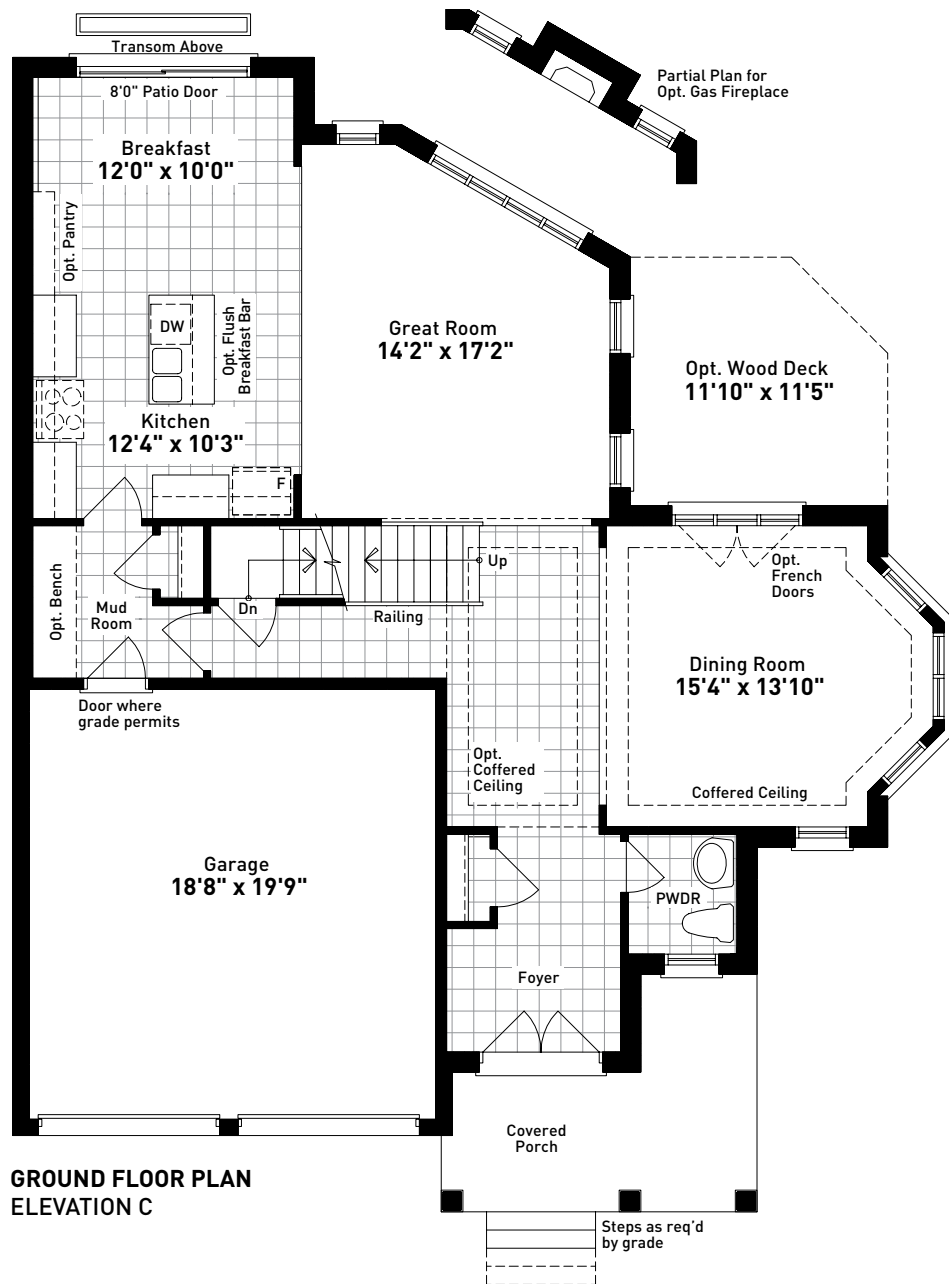

Your Future™

—THE—

CROSS WINDS

The Riverbank 1

2,609 sq.ft.

Elevation C

Lot Specific Models 17 + 29

The Riverbank 1

2,609 sq.ft.

Elevation C

 **DELPARK
HOMES**

Your Future™

— THE —
**CROSS
WINDS**

TheCrosswindsHomes.com