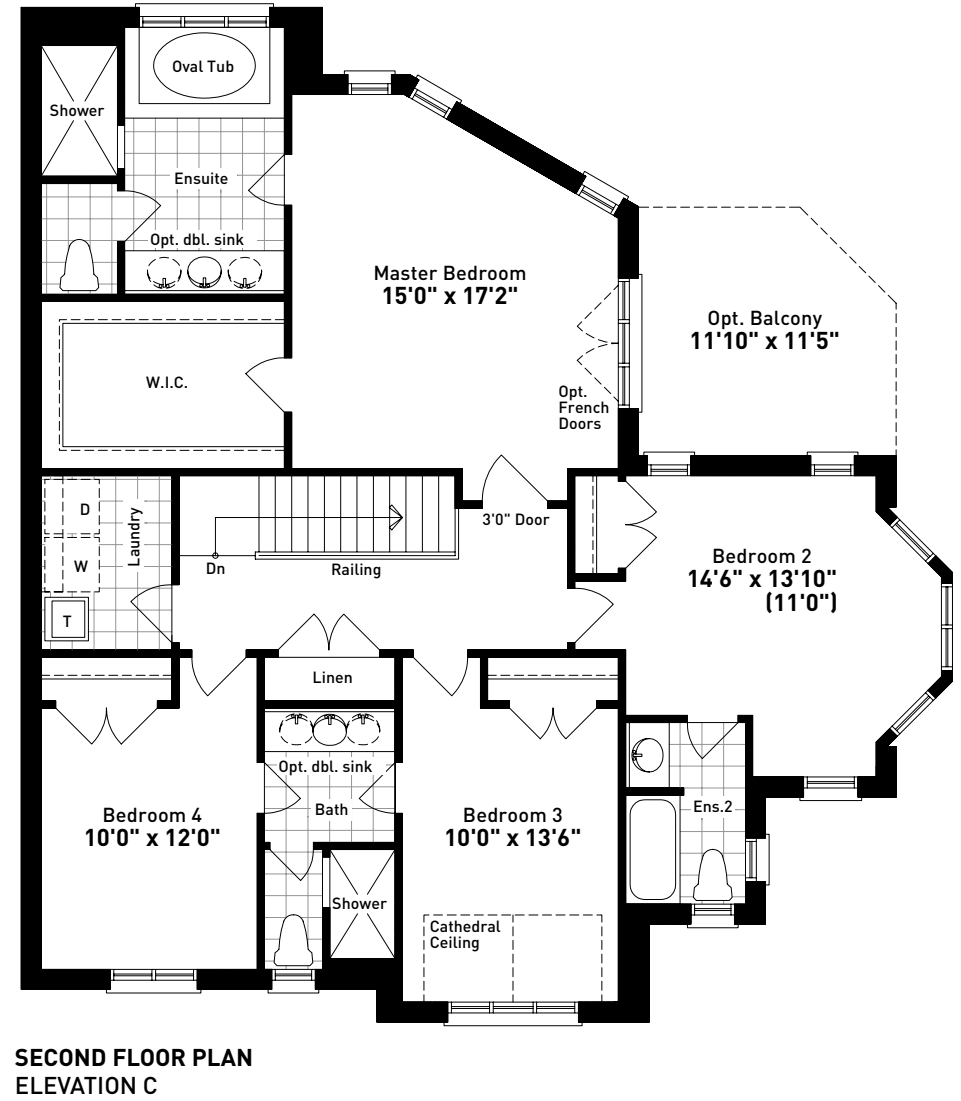

Your Future™

—THE—

CROSS WINDS

The Riverbank 1

2,609 sq.ft.

Elevation C

Lot Specific Models 17 + 29

The Riverbank 1

2,609 sq.ft.

Elevation C

 **DELPARK
HOMES**

Your Future™

— THE —
**CROSS
WINDS**

TheCrosswindsHomes.com