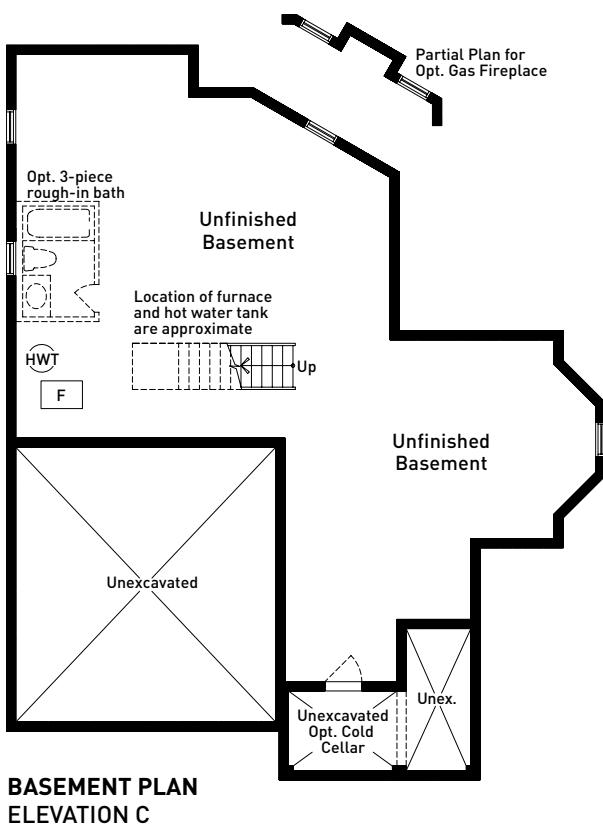

Your Future™

—THE—

CROSS WINDS

The Riverbank 1

2,609 sq.ft.

Elevation C

Lot Specific Models 17 + 29

The Riverbank 1

2,609 sq.ft.

Elevation C

 **DELPARK
HOMES**

Your Future™

— THE —
**CROSS
WINDS**

TheCrosswindsHomes.com