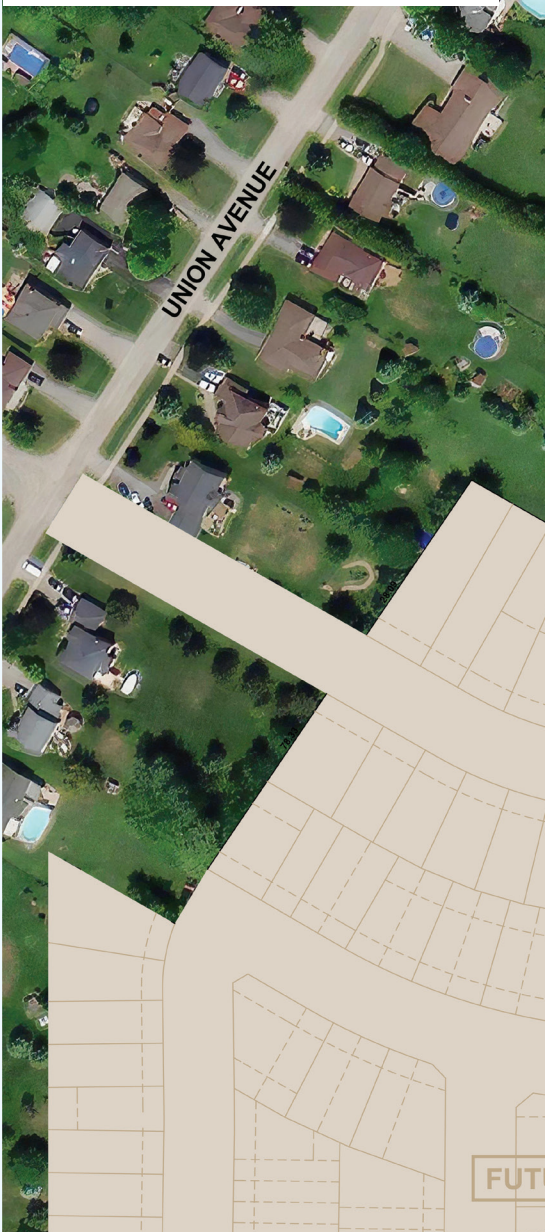

# SITE PLAN

**LEGEND**

- TOWNHOUSES
- 30' LOTS
- 40' LOTS
- 45' LOTS
- 32' LOTS
- FUTURE RESIDENTIAL
- S SOLD
- PHASE 1
- PHASE 2

Illustration is artist's concept E.&O.E.