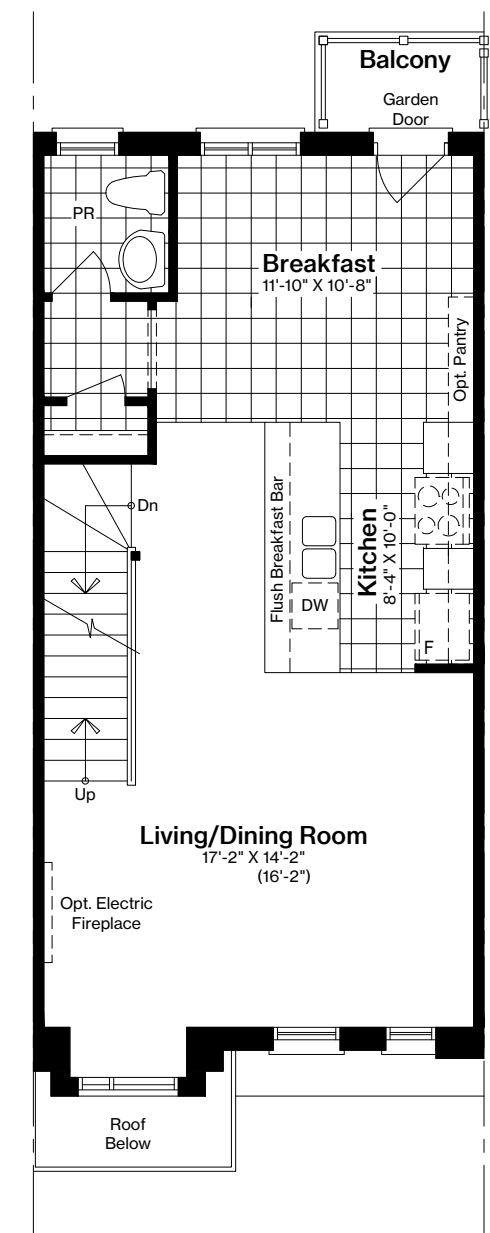

THE  
ROSS  
MODERN  
TOWNS

1

**DONCASTER**  
1,759 SQ.FT.

3 Bedrooms  
2 Full Bathrooms  
2 Powder Rooms  
1 Laundry Room

delparkhomes.ca

**DONCASTER 4A**  
END UNIT

**DONCASTER 1**

**DONCASTER 3**

**DONCASTER 2**

**DONCASTER 3**

**DONCASTER 4A**  
CORNER UNIT

# DONCASTER 1

ELEVATION A-6= 1,759 sq.ft. | B-3= 1,767 sq.ft.

T1

## ALTERNATE LAYOUT OPTIONS

**OPTION 2:**  
ALTERNATE KITCHEN LAYOUT

**SECOND FLOOR PLAN**