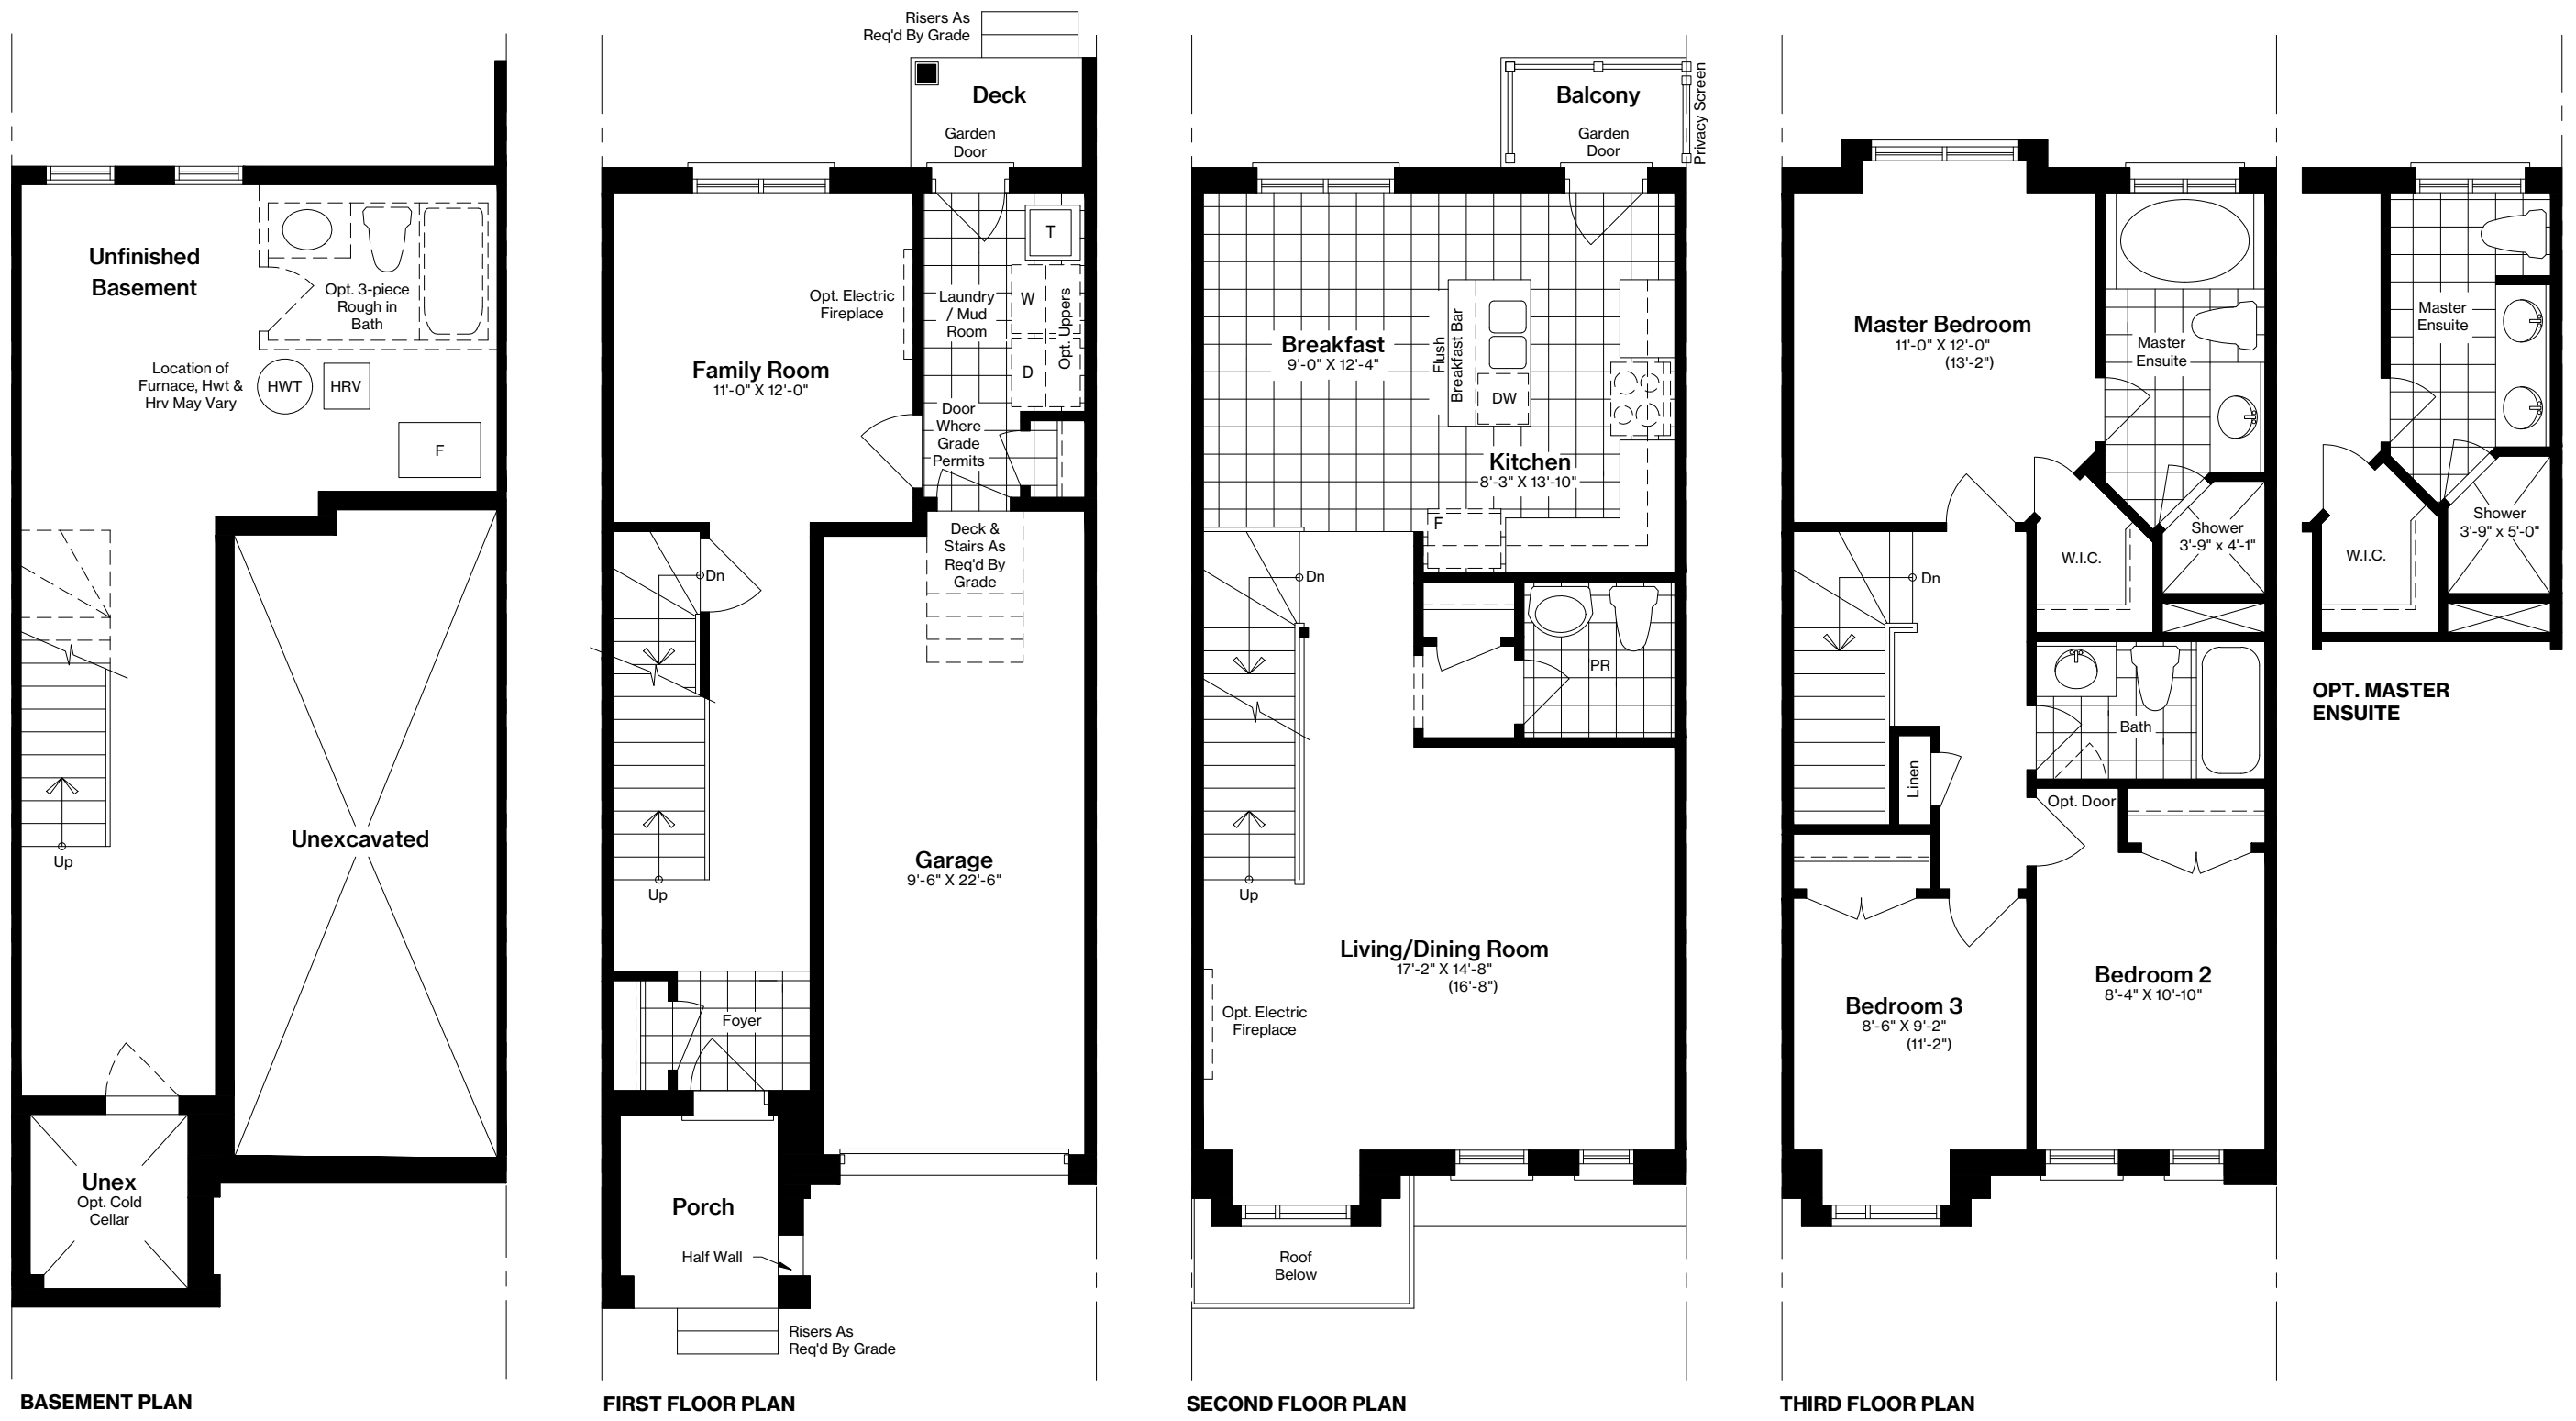

THE  
ROSS  
MODERN  
TOWNS

1

**DONCASTER**  
1,759 SQ.FT.

3 Bedrooms  
2 Full Bathrooms  
2 Powder Rooms  
1 Laundry Room

delparkhomes.ca

**DONCASTER 4A**  
END UNIT

**DONCASTER 1**

**DONCASTER 3**

**DONCASTER 2**

**DONCASTER 3**

**DONCASTER 4A**  
CORNER UNIT

# DONCASTER 1

ELEVATION A-6= 1,759 sq.ft. | B-3= 1,767 sq.ft.

T1

## ALTERNATE LAYOUT OPTIONS

**OPTION 2:**  
ALTERNATE KITCHEN LAYOUT

**SECOND FLOOR PLAN**