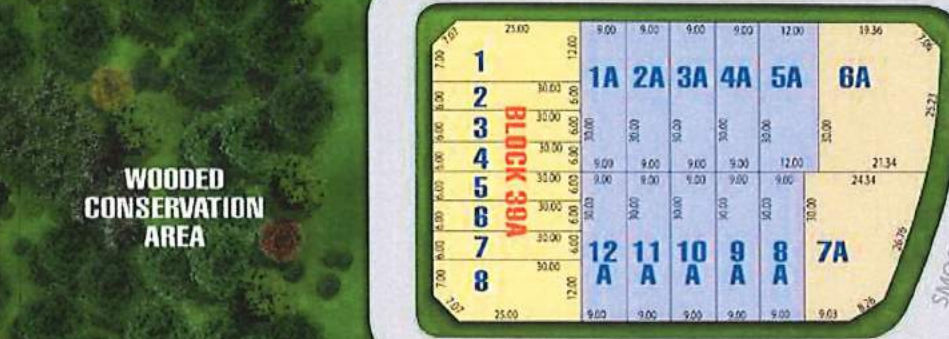

LEGEND

- 40ft. Lots
- 30ft. Lots
- Freehold Towns

CONSERVATION GREENSPACE

WOODED CONSERVATION AREA

CONSERVATION GREENSPACE

PHASE - 3

PHASE - 3

FUTURE RESIDENTIAL

HEATHER FULLERTON ROAD

PHASE - 4

GRIEVE STREET

PHASE - 4

JEANNE PLYNN ROAD

PHASE - 4

CLIFF THOMPSON CRESCENT

CLIFF THOMPSON CRESCENT

CLIFF THOMPSON CRESCENT

ANNE PEGG CRESENT

ANNE PEGG CRESENT

SMOCKUM BOULEVARD

SMOCKUM BOULEVARD

E.&O.E.