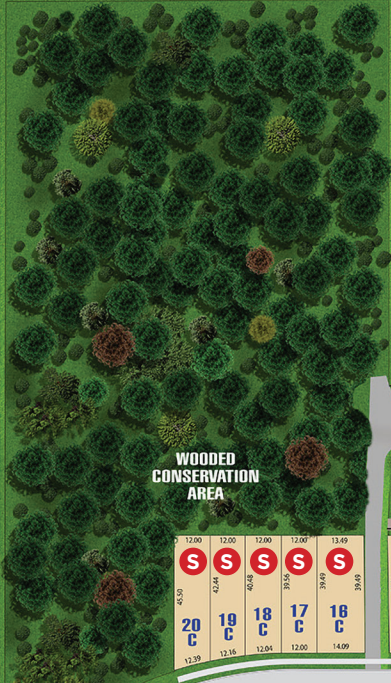

CEDAR Ridge

IN SUTTON

- 40ft. Lots
- 30ft. Lots
- Freehold Towns
- Sold