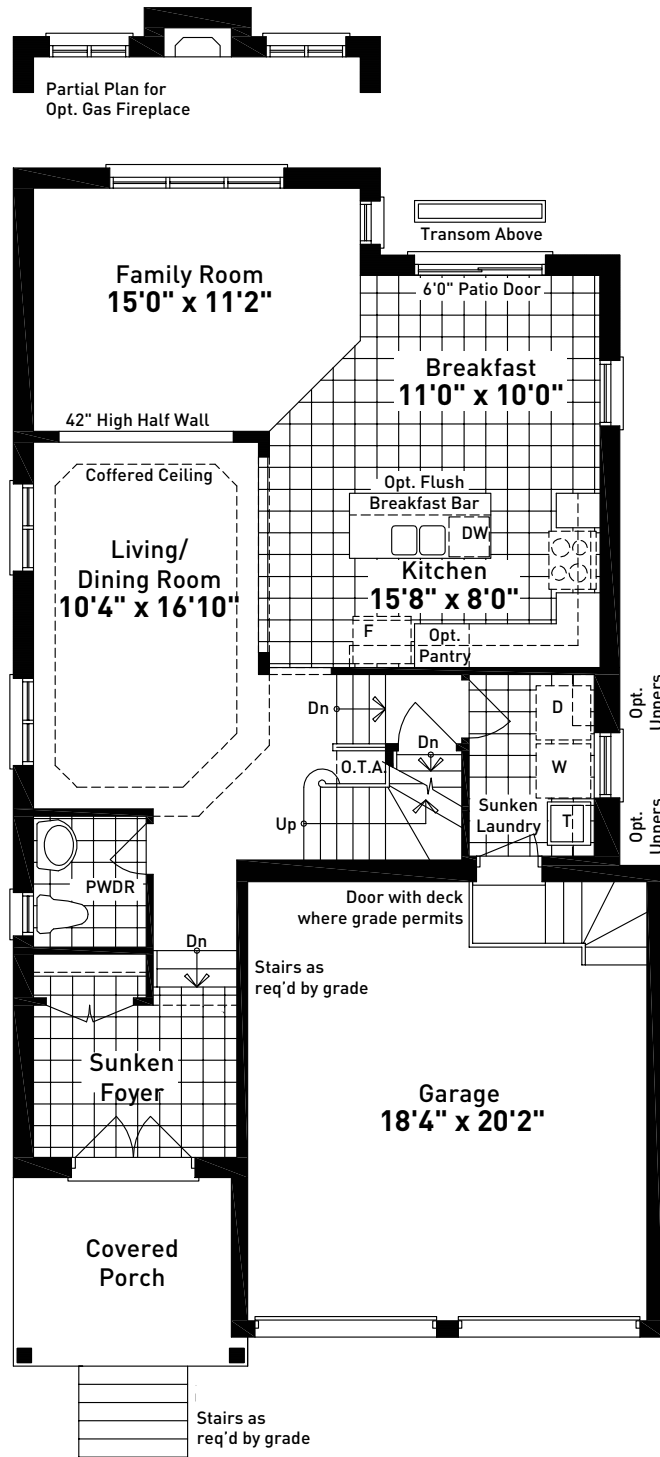

Your Future™

The
BROOK

PHASE 2

The Emerson 2

Elevation B: 2,251 sq.ft.

36 ft. design

Elevation B

The Emerson 2

Elevation B: 2,251 sq.ft.

**GROUND FLOOR PLAN
ELEVATION B**

**BASEMENT FLOOR PLAN
ELEVATION B**

**SECOND FLOOR PLAN
ELEVATION B**

**OPT. SECOND FLOOR PLAN
WITH BEDROOM 2 ENSUITE
ELEVATION B**