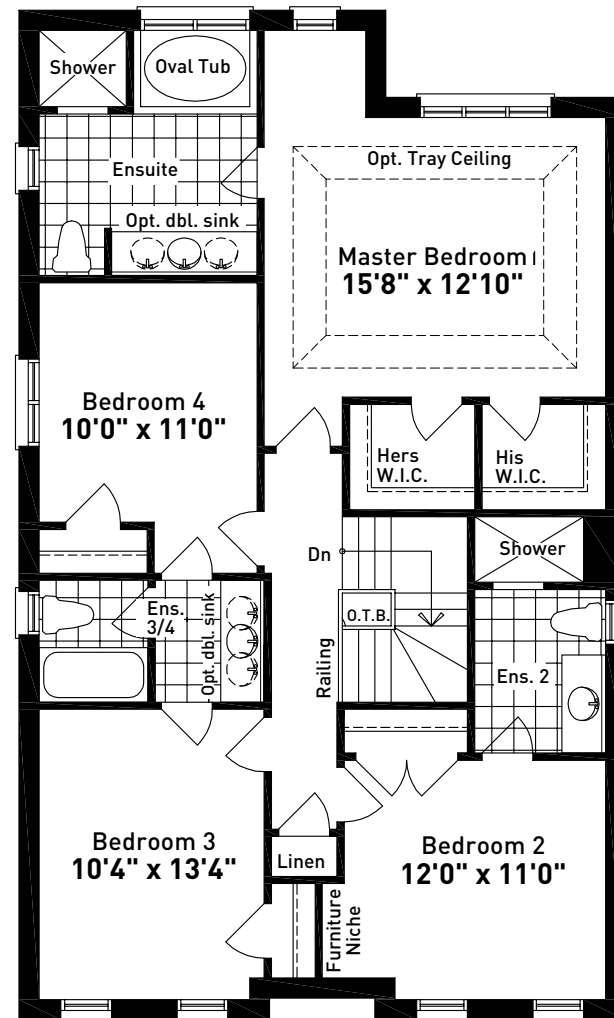

Your Future™

The
BROOK

PHASE 2

The Emerson 2

Elevation B: 2,251 sq.ft.

36 ft. design

Elevation B

The Emerson 2

Elevation B: 2,251 sq.ft.

**GROUND FLOOR PLAN
ELEVATION B**

**BASEMENT FLOOR PLAN
ELEVATION B**

**SECOND FLOOR PLAN
ELEVATION B**

**OPT. SECOND FLOOR PLAN
WITH BEDROOM 2 ENSUITE
ELEVATION B**