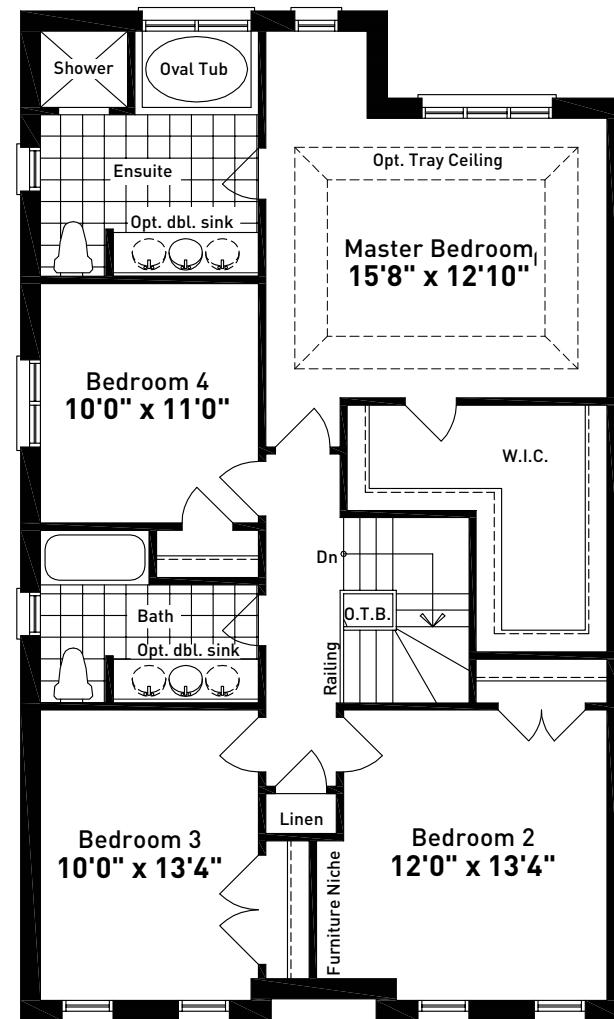

Your Future™

The
BROOK

PHASE 2

The Emerson 2

Elevation B: 2,251 sq.ft.

36 ft. design

Elevation B

The Emerson 2

Elevation B: 2,251 sq.ft.

**GROUND FLOOR PLAN
ELEVATION B**

**BASEMENT FLOOR PLAN
ELEVATION B**

**SECOND FLOOR PLAN
ELEVATION B**

**OPT. SECOND FLOOR PLAN
WITH BEDROOM 2 ENSUITE
ELEVATION B**