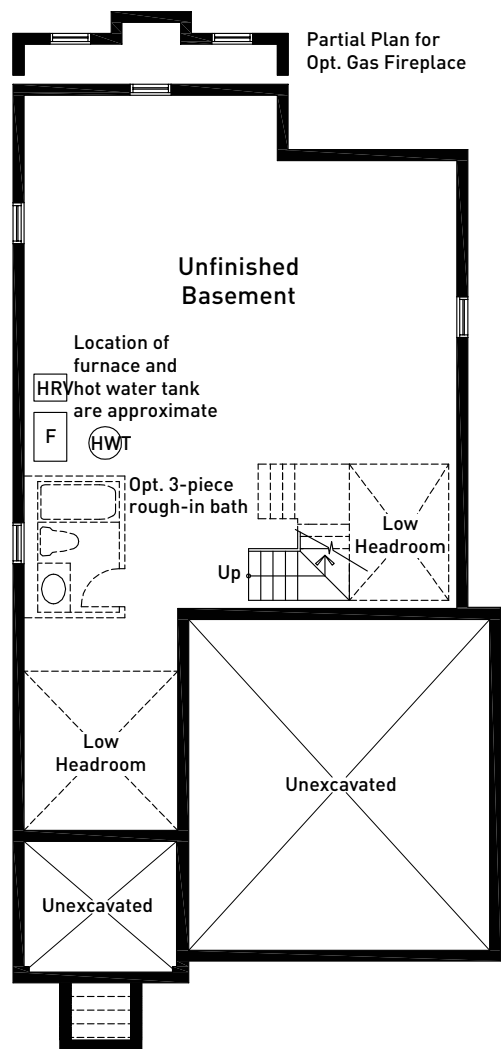

Your Future™

The
BROOK

PHASE 2

The Emerson 2

Elevation B: 2,251 sq.ft.

36 ft. design

Elevation B

The Emerson 2

Elevation B: 2,251 sq.ft.

**GROUND FLOOR PLAN
ELEVATION B**

**BASEMENT FLOOR PLAN
ELEVATION B**

**SECOND FLOOR PLAN
ELEVATION B**

**OPT. SECOND FLOOR PLAN
WITH BEDROOM 2 ENSUITE
ELEVATION B**