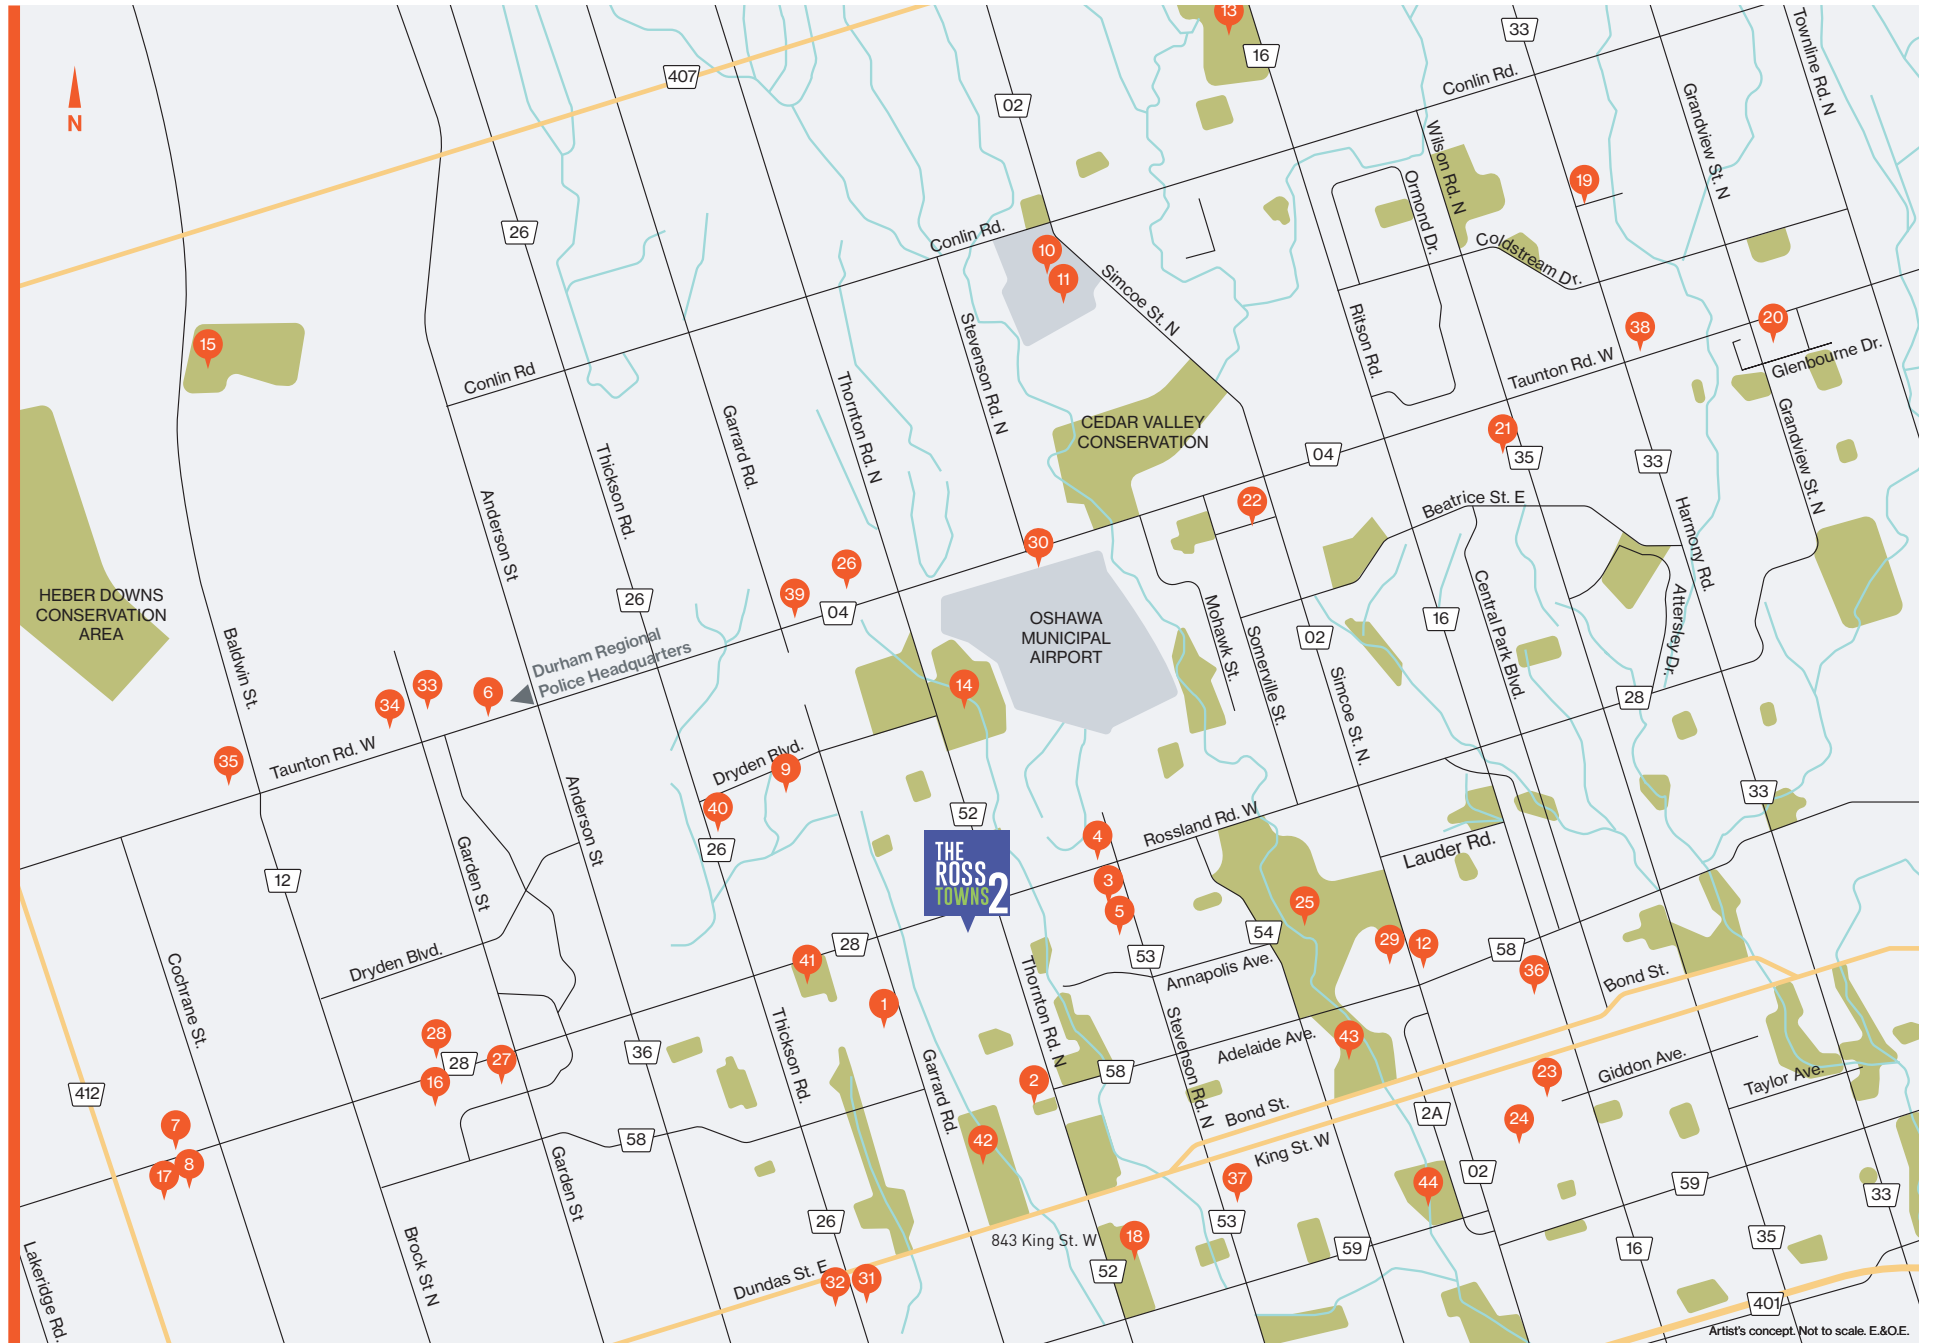

### RECREATION

13. Oshawa Golf & Curling Club
14. Oshawa Airport Golf Club
15. Lyndbrook Golf Course
16. Whitby Civic Rec Centre
17. Whitby Soccer Dome
18. Civic Recreation Complex
19. Delpark Homes Centre
20. Cineplex Oshawa
21. NEBS Fun World
22. Oshawa Little Theatre
23. Tribute Communities Centre
24. Canadian Automotive Museum
25. Kedron Dells Golf Club
26. The Barn Elite Performance

### HEALTH & PUBLIC SERVICES

27. Region of Durham
28. Service Ontario
29. Lakeridge Health Oshawa
30. Dynacare & Health Services Centre

### SHOPPING & ENTERTAINMENT

31. Whitby Mall
32. Metro & LCBO
33. Farm Boy
34. Canadian Tire, Home Depot, Shoppers Drug Mart
35. Walmart Supercentre, LCBO, Real Canadian Superstore
36. Costco
37. Oshawa Centre
38. Home Depot, Best Buy, Walmart Supercentre, Real Canadian Superstore
39. Lowes
40. No Frills

### PARKS

41. Willow Park
42. Homestead Park
43. Oshawa Valley Botanical Gardens
44. Rotary Park

Artist's concept. Not to scale. E.&O.E.