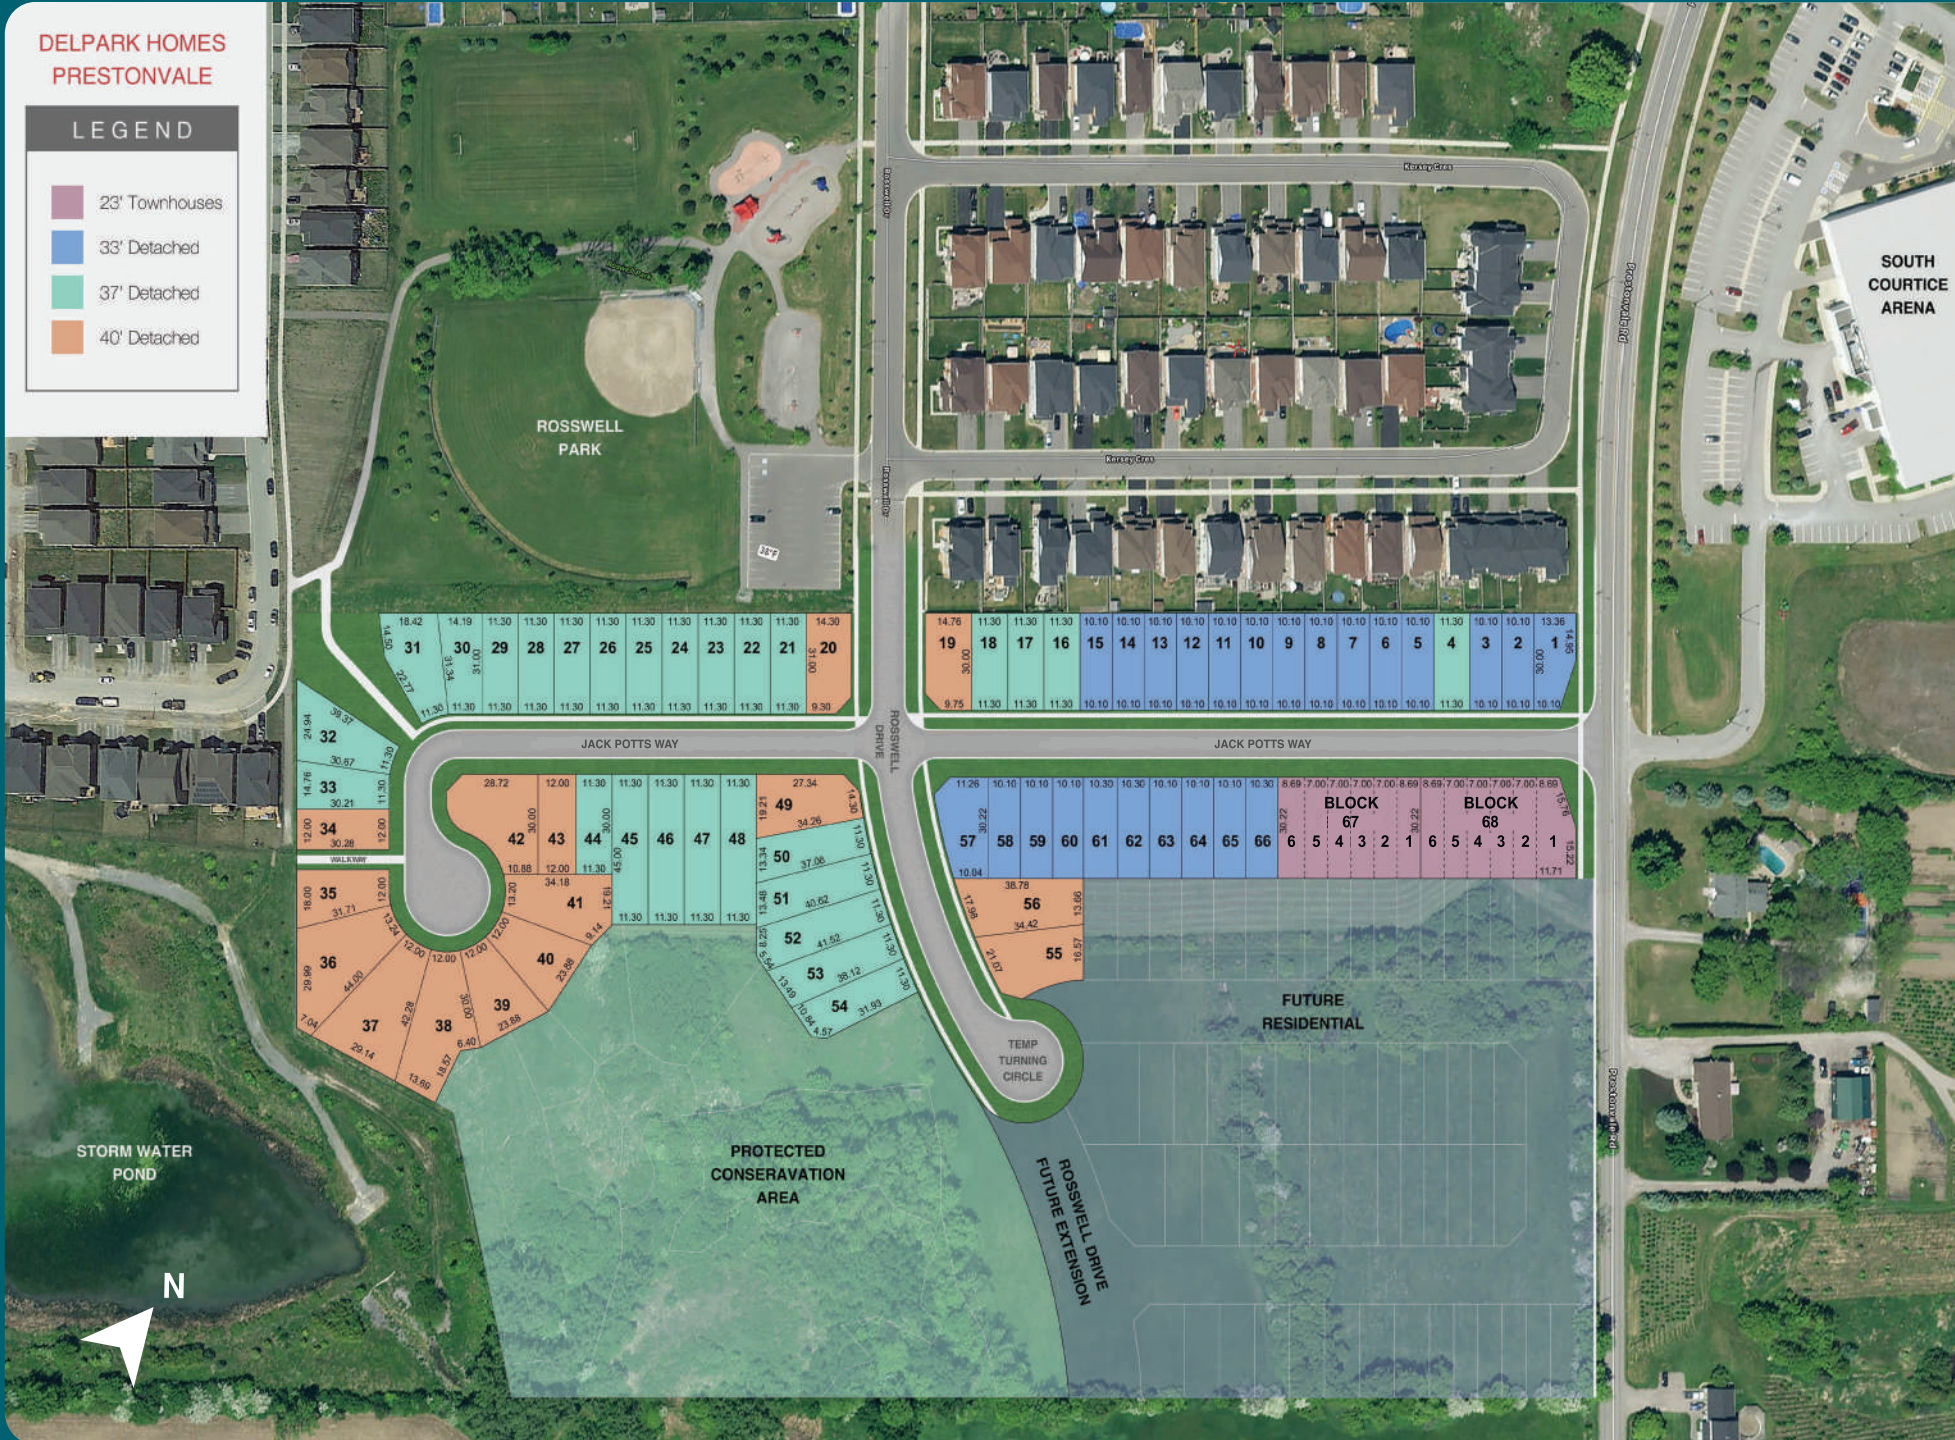

**DELPARK HOMES  
PRESTONVALE**

**LEGEND**

- 23' Townhouses
- 33' Detached
- 37' Detached
- 40' Detached

**MILLWOOD  
TRAILS**

**SITE PLAN**

Illustration is artist's concept E.&O.E.