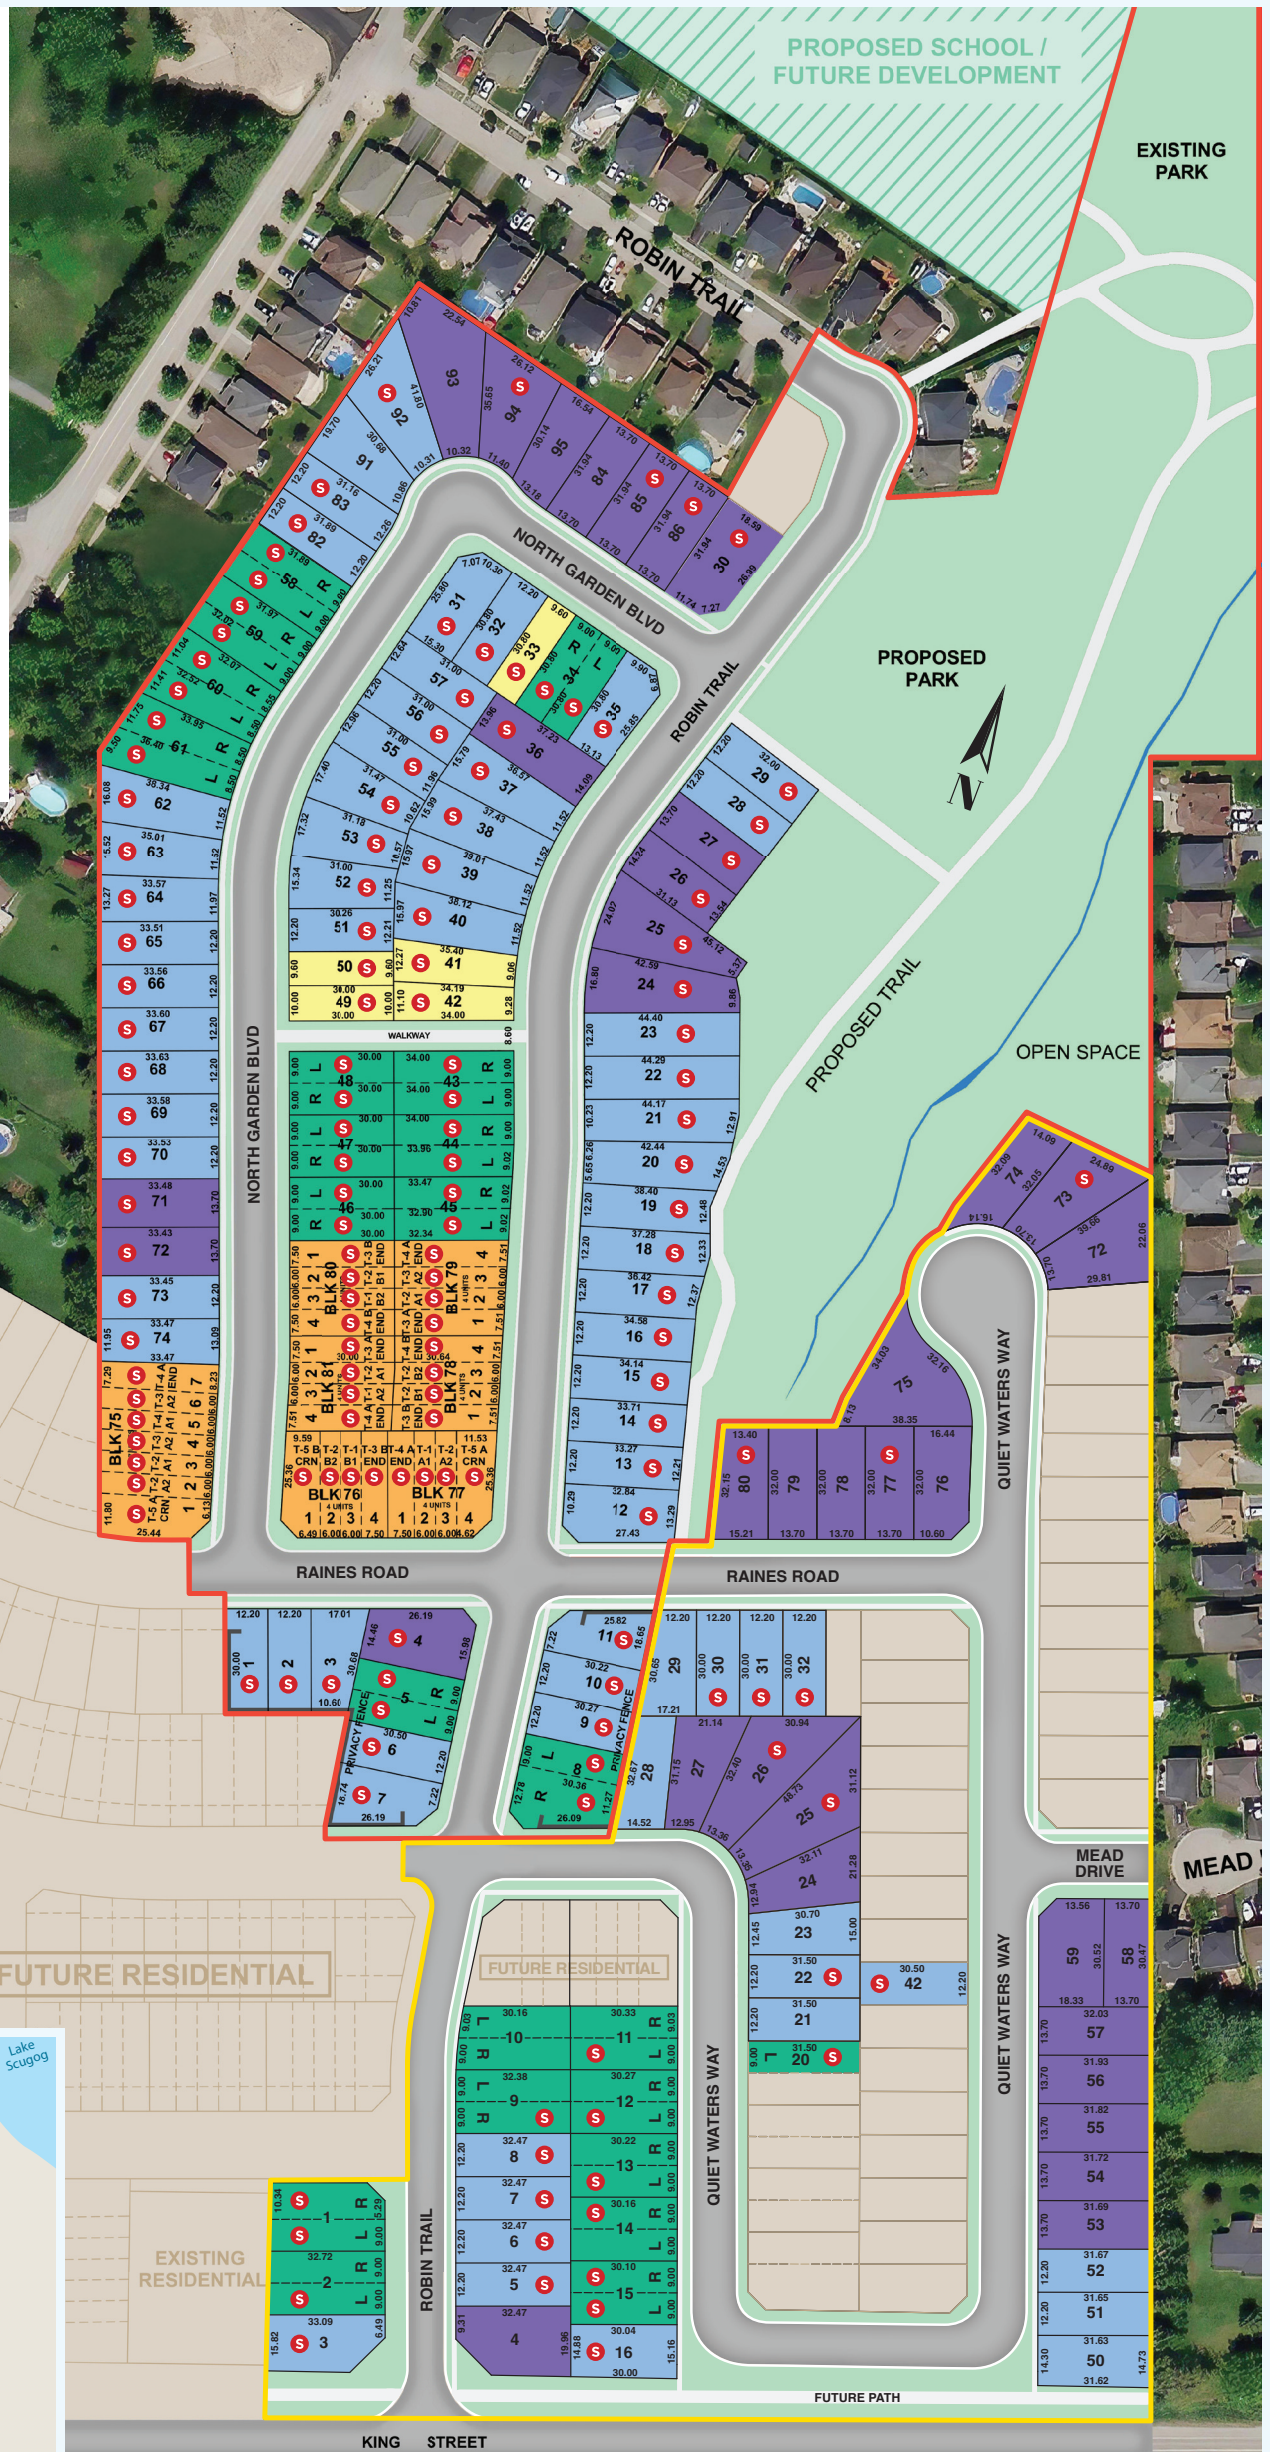

HERONHILLS
IN PORT PERRY

SITE PLAN

LEGEND

- TOWNHOUSES
- 30' LOTS
- 40' LOTS
- 45' LOTS
- 32' LOTS
- FUTURE RESIDENTIAL
- S SOLD
- PHASE 1
- PHASE 2

Illustration is artist's concept E.&O.E.