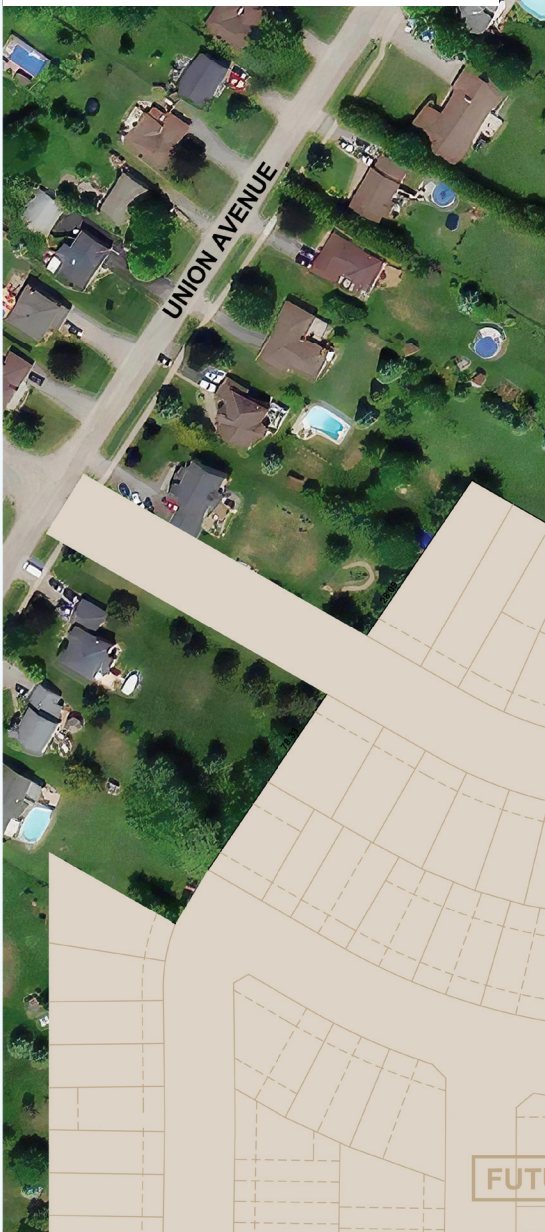

# SITE PLAN

**LEGEND**

- TOWNHOUSES
- 30' LOTS
- 40' LOTS
- 45' LOTS
- 32' LOTS
- FUTURE RESIDENTIAL
- S SOLD
- PHASE 1
- PHASE 2

Illustration is artist's concept E.&O.E.